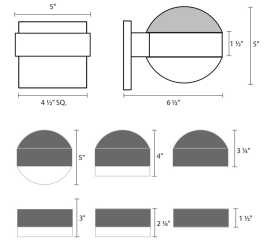

REALS Downlight LED Sconce Spec Sheet

SKU: 7300.PC.FW.74-WL Learn more at sonnemanlight.com
<https://sonnemanlight.com/real-downlight-led-sconce>

Lens Type: Plate Cap and White Cylinder Lens **Color/Finish:** Textured Gray

Dimensions

Height: 2.5"
Width: 5"
Extends: 6.5"
Minimum Extension: 6.5"
Maximum Extension: 6.5"

Electrical Specs

Bulb(s) Included?: Yes
Bulb 1 Type: Integral LED
Bulb Quantity: 1
Input Voltage: 120VAC
Wattage: 10
Initial Lumens: 1040
Color Temperature: 3000K
CRI: 90
Power Supply Type: Driver
Power Supply Quantity: 1
Power Supply Location: Outlet Box
Dimming Type: TRIAC/ELV

Installation

Installation: Licensed electrician required
Installation Orientation: Vertical

Shipping

Carton 1 L x W x H: 9" X 10" X 9"
Carton 1 Gross Weight: 4 LBS

General Listings

Features: Wet Rated
Certification: cETL