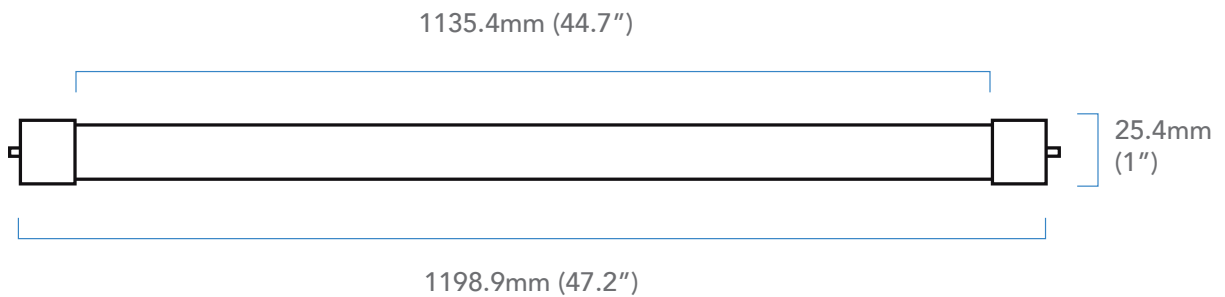

DIMENSIONS