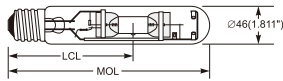

* Items only available for special orders

All measurements are shown in inches unless noted
Manage in Accordance with Disposal Laws
See: www.lamprecycle.org or 1-888-529-6660
See page 24/25/26 for safety handling and warning purposes
PLEASE SEE BALLAST INFO AT PAGE 22

T15
E39 Base