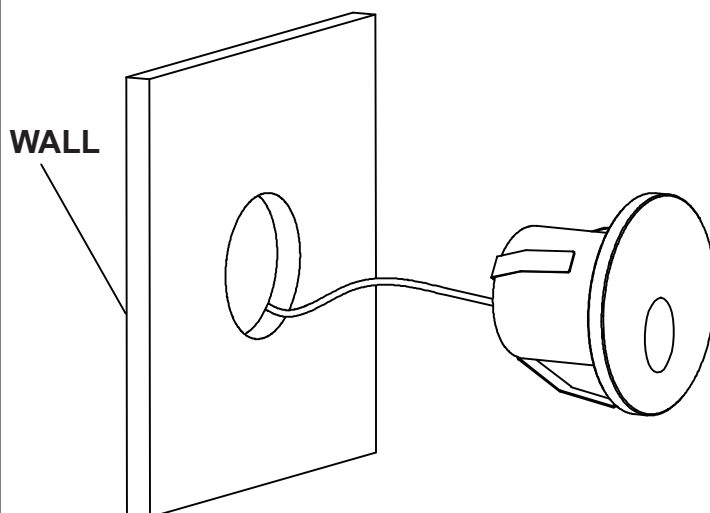

Step Light Installation Manual

ITEM NO: STR1W-BK

STR1W-SN

STR1W-WH

1

Cut Hole \varnothing 33mm

2

Wiring

3

Squeeze to push the lamp into the wall hole

All Done!