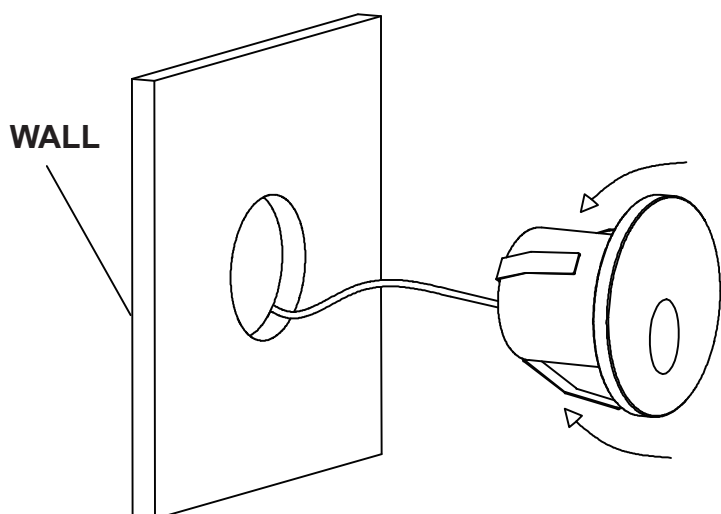

Step Light Installation Manual

ITEM NO: STR1W-BK

STR1W-SN

STR1W-WH

1

Cut Hole \varnothing 33mm

2

Wiring

3

Squeeze to push the lamp into the wall hole

All Done!