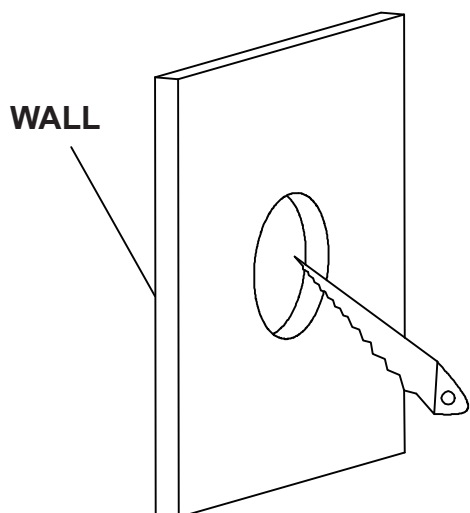

Step Light Installation Manual

ITEM NO: STR1W-BK

STR1W-SN

STR1W-WH

1

Cut Hole \varnothing 33mm

2

Wiring

3

Squeeze to push the lamp into the wall hole

All Done!