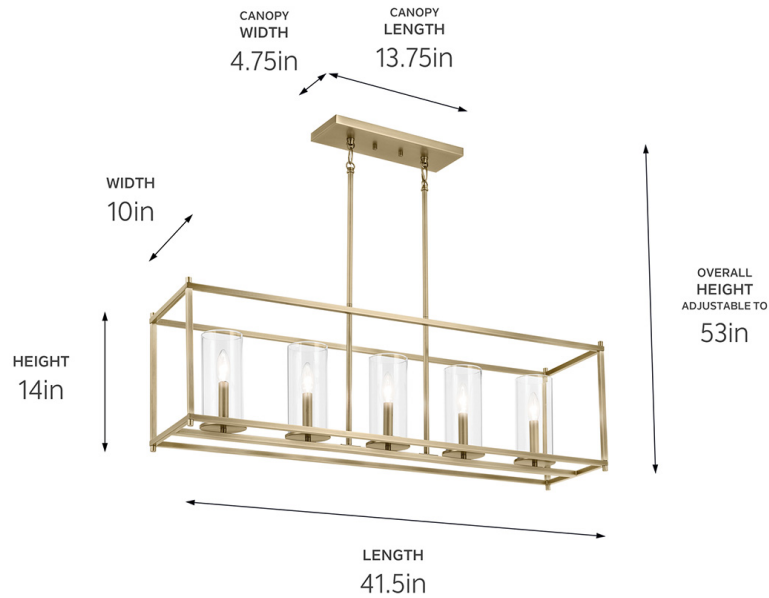

SPECIFICATIONS

Certifications/Qualifications

Prop65	Yes
Location Rating	Dry kichler.com/warranty

Dimensions

Height	13.5"
Overall Height	42"
Length	41.5"
Width	10"
Weight	16.24 LBS
Canopy Height	4.75"
Canopy Width	13.75"
Canopy Depth	1"

Electrical

Input Voltage	120 V

Light Source

Light Source	Bulb
Lamp Included	Not Included
# Of Bulbs/LED Modules	5
Max Or Nominal Watt	60 W
Lamp Type	B
Socket Type	E12 (Candelabra)
Dimmable	Yes
Dimmable Notes	Dimmable When Used With Dimmer Switch (sold Separately); When Using LED Bulbs, See Bulb Manufacturer Dimming Specifications.

Mounting/Installation

Interior/Exterior	Interior Product
Mounting Weight	14.14 LBS
Lead Wire Length	156
Wire Connectors	Wire Nuts

FIXTURE ATTRIBUTES

Housing/Glass

Primary Material	Steel
Shade Included	No

Product/Ordering Information

SKU	43995NBR
Finish	Natural Brass
UPC	783927050517

Finishes

- Black
- Brushed Nickel
- Chrome
- Natural Brass
- Olde Bronze

ALSO IN THIS FAMILY