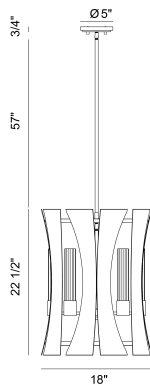

PENNINO, 5 LIGHT CHANDELIER

PRODUCT DETAILS

No.	:	38163-012
Product Color	:	MATTE BLACK W/ GREY WOOD
Product Material	:	METAL
Shade / Accent Colour	:	GLASS
Shade / Accent Material	:	GLASS
Diameter	:	18"
Height	:	22.5"
Overall Height	:	80"
Weight	:	22lbs

LIGHT SOURCE DETAILS

Number of Bulbs	:	5
Light Source	:	LED
Light Source Type	:	T8 LED
Input Voltage	:	120V
Bulb Voltage	:	120V
Socket Type	:	E12
Wattage	:	4W
Total Wattage	:	20W
Total Lumen	:	2250lm
Kelvin	:	3000K
CRI	:	80+
Bulb Included	:	Yes
Dimmable	:	Yes

Options Available

ITEM NO.	FINISH	SHADE
38163-012	MATTE BLACK W/ GREY WOOD	GLASS

TECHNICAL DETAILS

Hanging Support Type	:	ROD
Hanging Support Length	:	57"
Rods Included	:	3"+6"+12"+18"+18"
Canopy / Backplate Height	:	0.75"
Canopy / Backplate Dia.	:	5"
Location	:	DRY
Approval	:	
Title 24	:	Yes