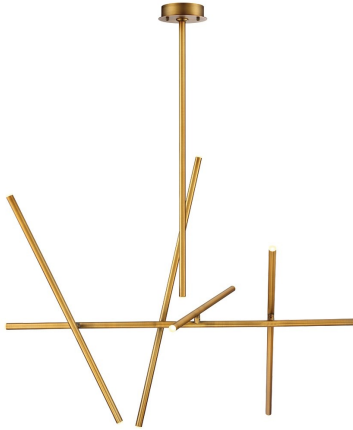

## CROSSROADS, 47" CHANDELIER

### PRODUCT DETAILS

No.	:	36250-035
Product Color	:	ANTIQUE BRASS
Product Material	:	METAL
Shade / Accent Colour	:	FROSTED
Shade / Accent Material	:	ACRYLIC
Length	:	47"
Width	:	22"
Height	:	40.5"
Overall Height	:	78"
Weight	:	9.4lbs

### TECHNICAL DETAILS

Hanging Support Type	:	ROD
Hanging Support Length	:	36"
Rods Included	:	12"+24"
Canopy / Backplate Height	:	1.5"
Canopy / Backplate Dia.	:	6.25"
Location	:	DRY
Approval	:	