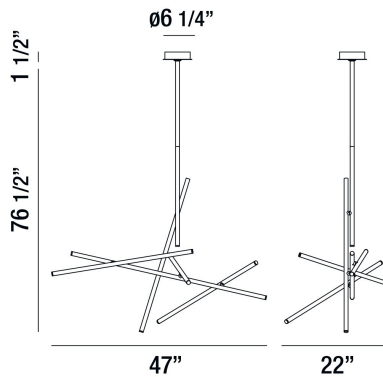

## CROSSROADS, 47" CHANDELIER

### PRODUCT DETAILS

No.	:	36250-035
Product Color	:	ANTIQUE BRASS
Product Material	:	METAL
Shade / Accent Colour	:	FROSTED
Shade / Accent Material	:	ACRYLIC
Length	:	47"
Width	:	22"
Height	:	40.5"
Overall Height	:	78"
Weight	:	9.4lbs

### LIGHT SOURCE DETAILS

Light Source Type	:	INTEGRATED LED
Input Voltage	:	120V
Bulb Voltage	:	120V
Socket Type	:	LED
Total Wattage	:	10W
Total Lumen	:	800lm
Kelvin	:	3000K
CRI	:	90+
Dimmable	:	Yes

### TECHNICAL DETAILS

Hanging Support Type	:	ROD
Hanging Support Length	:	36"
Rods Included	:	12"+24"
Canopy / Backplate Height	:	1.5"
Canopy / Backplate Dia.	:	6.25"
Location	:	DRY
Approval	:	