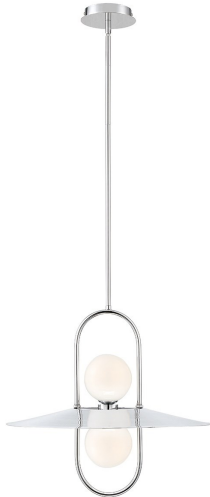

MILLBROOK, 20" ROUND CHANDELIER

PRODUCT DETAILS

No.	:	35898-023
Product Color	:	CHROME
Product Material	:	METAL
Shade / Accent Colour	:	OPAL WHITE
Shade / Accent Material	:	GLASS
Diameter	:	20"
Height	:	17.5"
Overall Height	:	75.5"
Weight	:	7.7lbs

LIGHT SOURCE DETAILS

Number of Bulbs	:	2
Light Source	:	LED
Light Source Type	:	LED
Input Voltage	:	120V
Bulb Voltage	:	120V
Socket Type	:	LED
Wattage	:	5W
Total Wattage	:	10W
Total Lumen	:	500lm
Kelvin	:	3000K
CRI	:	80+
Bulb Included	:	Yes
Dimmable	:	Yes

Options Available

ITEM NO.	FINISH	SHADE
35898-016	BLACK	OPAL WHITE
35898-023	CHROME	OPAL WHITE
35898-030	BRASS	OPAL WHITE

TECHNICAL DETAILS

Hanging Support Type	:	ROD
Hanging Support Length	:	57"
Rods Included	:	3"+6"+12"+18"+18"
Canopy / Backplate Height	:	1"
Canopy / Backplate Dia.	:	5.5"
Location	:	DRY
Approval	:	