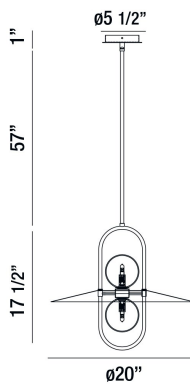

MILLBROOK, 20" ROUND CHANDELIER

PRODUCT DETAILS

No.	:	35898-023
Product Color	:	CHROME
Product Material	:	METAL
Shade / Accent Colour	:	OPAL WHITE
Shade / Accent Material	:	GLASS
Diameter	:	20"
Height	:	17.5"
Overall Height	:	75.5"
Weight	:	7.7lbs

LIGHT SOURCE DETAILS

Number of Bulbs	:	2
Light Source	:	LED
Light Source Type	:	LED
Input Voltage	:	120V
Bulb Voltage	:	120V
Socket Type	:	LED
Wattage	:	5W
Total Wattage	:	10W
Total Lumen	:	500lm
Kelvin	:	3000K
CRI	:	80+
Bulb Included	:	Yes
Dimmable	:	Yes

Options Available

ITEM NO.	FINISH	SHADE
35898-016	BLACK	OPAL WHITE
35898-023	CHROME	OPAL WHITE
35898-030	BRASS	OPAL WHITE

TECHNICAL DETAILS

Hanging Support Type	:	ROD
Hanging Support Length	:	57"
Rods Included	:	3"+6"+12"+18"+18"
Canopy / Backplate Height	:	1"
Canopy / Backplate Dia.	:	5.5"
Location	:	DRY
Approval	:	