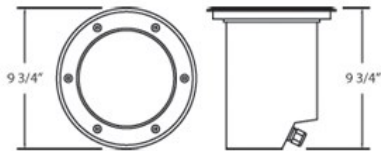

19551, INGROUND, 18WG24q-2

PRODUCT DETAILS

No.	:	19551-012
Product Color	:	STAINLESS STEEL
Diameter	:	9.75"
Height	:	9.75"

LIGHT SOURCE DETAILS

Number of Bulbs	:	1
Light Source	:	Fluorescent
Light Source Type	:	CFL
Input Voltage	:	120V
Socket Type	:	G24Q-2
Wattage	:	18W
Total Wattage	:	18W
Bulb Included	:	No
Dimmable	:	No

TECHNICAL DETAILS

Light Direction	:	Up
Adjustable Lamp Head	:	No
IP Rating	:	IP 67
Location	:	WET
Approval	:	
Cut Hole Diameter	:	9.875"

Options Available

ITEM NO.	FINISH	SHADE
19551-012	STAINLESS STEEL	