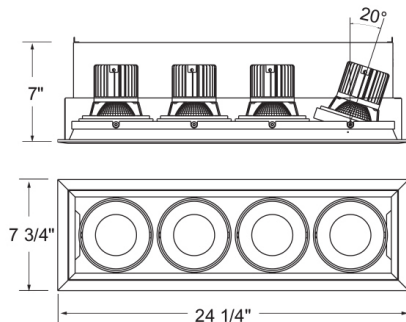

TE134ALED, 4-LIGHT, LINEAR MULTIPLE RECESSED, LED

PRODUCT DETAILS

No.	:	TE134ALED-40-4-01
Product Color	:	BLACK
Shade / Accent Colour	:	BLACK
Length	:	24.5"
Width	:	7.75"
Height	:	7"

TECHNICAL DETAILS

Beam Angle	:	40
Cut Hole Length	:	23.5"
Cut Hole Width	:	6.75"

LIGHT SOURCE DETAILS

Number of Bulbs	:	4
Light Source	:	LED
Light Source Type	:	LED
Input Voltage	:	120V
Socket Type	:	LED
Wattage	:	26W
Total Lumen	:	2500lm
Kelvin	:	4000K
CRI	:	90
Bulb Included	:	Yes
Dimmable	:	Yes

Options Available

ITEM NO.	FINISH	SHADE
TE134ALED-40-4-01	BLACK	BLACK
TE134ALED-40-4-02	WHITE	BLACK
TE134ALED-40-4-0N	PLATINUM	BLACK
TE134ALED-40-4-22	WHITE	WHITE

PROJECT INFORMATION

Job Name: Date: Type:

Comments: