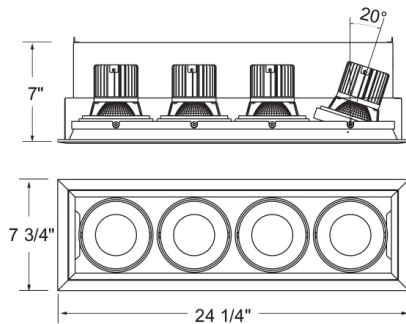

TE134ALED, 4-LIGHT, LINEAR MULTIPLE RECESSED, LED

PRODUCT DETAILS

No.	:	TE134ALED-40-2-01
Product Color	:	BLACK
Shade / Accent Colour	:	BLACK
Length	:	24.5"
Width	:	7.75"
Height	:	7"

TECHNICAL DETAILS

Beam Angle	:	20
Cut Hole Length	:	23.5"
Cut Hole Width	:	6.75"

LIGHT SOURCE DETAILS

Number of Bulbs	:	4
Light Source	:	LED
Light Source Type	:	LED
Input Voltage	:	120V
Socket Type	:	LED
Wattage	:	26W
Total Lumen	:	2500lm
Kelvin	:	4000K
CRI	:	90
Bulb Included	:	Yes
Dimmable	:	Yes

Options Available

ITEM NO.	FINISH	SHADE
TE134ALED-40-2-01	BLACK	BLACK
TE134ALED-40-2-02	WHITE	BLACK
TE134ALED-40-2-0N	PLATINUM	BLACK
TE134ALED-40-2-22	WHITE	WHITE

PROJECT INFORMATION

Job Name: Date: Type:

Comments: