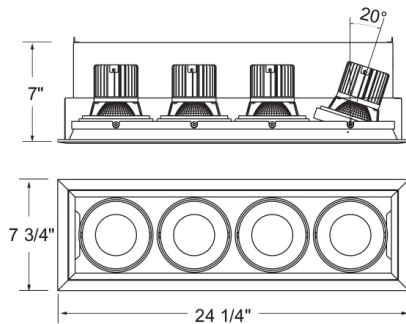

TE134ALED, 4-LIGHT, LINEAR MULTIPLE RECESSED, LED

PRODUCT DETAILS

No.	:	TE134ALED-30-4-01
Product Color	:	BLACK
Shade / Accent Colour	:	BLACK
Length	:	24.5"
Width	:	7.75"
Height	:	7"

TECHNICAL DETAILS

Beam Angle	:	40
Cut Hole Length	:	23.5"
Cut Hole Width	:	6.75"

LIGHT SOURCE DETAILS

Number of Bulbs	:	1
Light Source	:	LED
Light Source Type	:	LED
Input Voltage	:	120V
Socket Type	:	LED
Wattage	:	26W
Total Lumen	:	2500lm
Kelvin	:	3000K
CRI	:	90
Bulb Included	:	Yes
Dimmable	:	Yes

Options Available

ITEM NO.	FINISH	SHADE
TE134ALED-30-4-01	BLACK	BLACK
TE134ALED-30-4-02	WHITE	BLACK
TE134ALED-30-4-0N	PLATINUM	BLACK
TE134ALED-30-4-22	WHITE	WHITE

PROJECT INFORMATION

Job Name: Date: Type:

Comments: