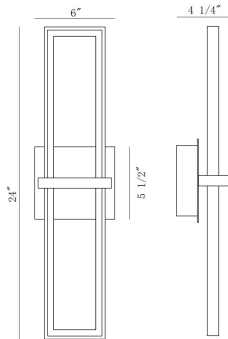

BORDO, BORDO, OUTDOOR WC, BLK, M

PRODUCT DETAILS

No.	:	45723-018
Product Color	:	Black
Product Material	:	Steel+Alu
Shade / Accent Colour	:	Frosted white
Shade / Accent Material	:	Acrylic
Length	:	6"
Width	:	4.25"
Height	:	24"
Overall Height	:	24"
Ext	:	4.25"
Weight	:	3.5lbs

LIGHT SOURCE DETAILS

Number of Bulbs	:	1
Light Source	:	LED
Light Source Type	:	LED
Input Voltage	:	120V
Bulb Voltage	:	36V
Socket Type	:	LED
Wattage	:	25W
Total Wattage	:	25W
Delivered Lumens	:	1101lm
Kelvin	:	3000K
CRI	:	90
Bulb Included	:	Yes
Dimmable	:	Yes

OPTIONS AVAILABLE

ITEM NO.	FINISH	SHADE
45723-018	Black	Frosted white

TECHNICAL DETAILS

Light Direction	:	Multi
Canopy / Backplate Length	:	6"
Canopy / Backplate Height	:	1.5"
Canopy / Backplate Width	:	5.5"
Driver	:	Yes
IP Rating	:	IP44
Location	:	Wet
Approval	:	