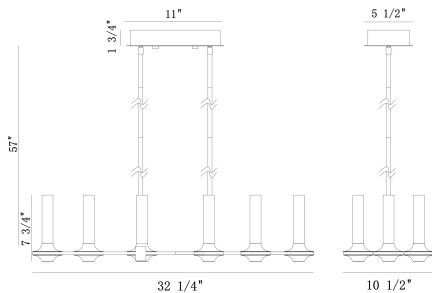

Torcia, Torcia, 6LT chandelier L

PRODUCT DETAILS

No.	:	45713-019
Product Color	:	Black and Brass
Product Material	:	Iron
Shade / Accent Colour	:	Etched
Shade / Accent Material	:	Glass
Length	:	31.5"
Width	:	10.25"
Height	:	7.5"
Overall Height	:	60.5"
Weight	:	11lbs
Shade Height	:	5.5"
Shade Diameter	:	1.25"

LIGHT SOURCE DETAILS

Number of Bulbs	:	12
Light Source	:	LED
Light Source Type	:	LED
Input Voltage	:	120V
Bulb Voltage	:	24V
Socket Type	:	LED
Wattage	:	30W
Total Wattage	:	34W
Delivered Lumens	:	1391lm
Kelvin	:	3000K
CRI	:	90
Bulb Included	:	Yes
Dimmable	:	Yes

OPTIONS AVAILABLE

ITEM NO.	FINISH	SHADE
45713-019	Black and Brass	Etched
45713-026	White and Brass	Etched

TECHNICAL DETAILS

Light Direction	:	Up and Down
Hanging Support Type	:	ROD
Hanging Support Length	:	57"
Rods Included	:	Yes
Canopy / Backplate Length	:	11"
Canopy / Backplate Height	:	1.75"
Canopy / Backplate Width	:	5.5"
Location	:	Dry
Approval	:	