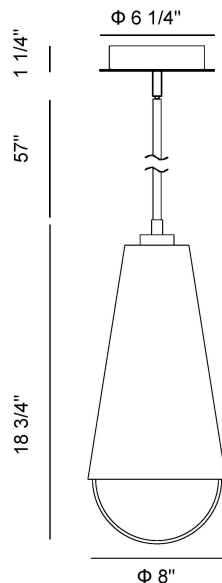

SOLARI, Solari, LED pendant, P

PRODUCT DETAILS

No.	:	45609-028
Product Color	:	Polished Nickel
Product Material	:	Iron
Shade / Accent Colour	:	Clear
Shade / Accent Material	:	Glass
Length	:	8"
Width	:	8"
Diameter	:	8"
Height	:	18.75"
Overall Height	:	78.5"
Weight	:	11.3lbs
Shade Width	:	3.75"
Shade Height	:	13.5"
Shade Diameter	:	7.5"

LIGHT SOURCE DETAILS

Number of Bulbs	:	2
Light Source	:	LED
Light Source Type	:	LED
Input Voltage	:	120V
Bulb Voltage	:	120V
Socket Type	:	LED
Wattage	:	8W
Total Wattage	:	16W
Delivered Lumens	:	1000lm
Kelvin	:	3000K
CRI	:	90
Bulb Included	:	Yes
Dimmable	:	Yes

OPTIONS AVAILABLE

ITEM NO.	FINISH	SHADE
45609-015	Gold	Clear
45609-028	Polished Nickel	Clear

TECHNICAL DETAILS

Light Direction	:	Ambient
Hanging Support Type	:	ROD
Hanging Support Length	:	57"
Rods Included	:	Yes
Canopy / Backplate Height	:	1.25"
Canopy / Backplate Dia.	:	6.25"
Adjustable Lamp Head	:	Yes
Location	:	Dry
Approval	:	