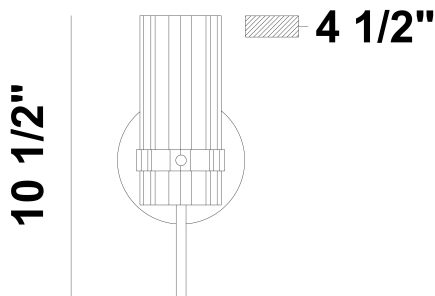

BROOK, BROOK, 1LT VANITY

PRODUCT DETAILS

No.	:	45461-019
Product Color	:	Brass
Product Material	:	Iron
Shade / Accent Colour	:	Clear
Shade / Accent Material	:	Glass
Width	:	4.5"
Height	:	10.5"
Ext	:	4.5"
Weight	:	1.8lbs
Shade Height	:	7"
Shade Diameter	:	3"

LIGHT SOURCE DETAILS

Number of Bulbs	:	1
Light Source Type	:	B10
Input Voltage	:	120V
Bulb Voltage	:	120V
Socket Type	:	E12
Wattage	:	60W
Total Wattage	:	60W
Bulb Included	:	No
Dimmable	:	No

TECHNICAL DETAILS

Canopy / Backplate Height	:	1"
Canopy / Backplate Dia.	:	4.5"
Location	:	Damp
Approval	:	

OPTIONS AVAILABLE

ITEM NO.	FINISH	SHADE
45461-019	Brass	Clear
45461-026	Polished Nickel	Clear

PROJECT INFORMATION