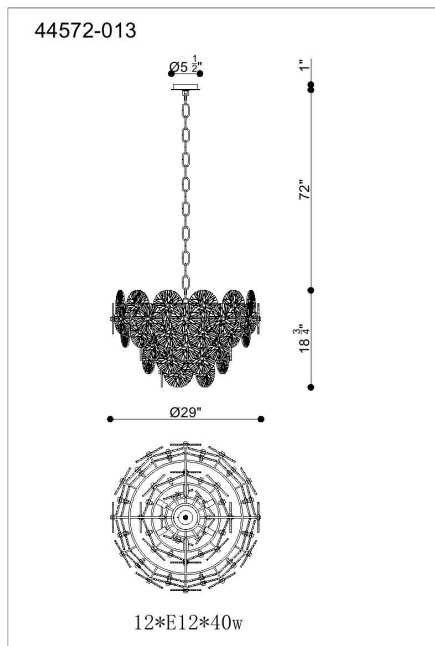

SUE-ANNE, 12-LIGHT ROUND CHANDELIER

PRODUCT DETAILS

No.	:	44572-013
Product Color	:	PLATED BRASS
Diameter	:	30"
Height	:	19"

LIGHT SOURCE DETAILS

Number of Bulbs	:	12
Light Source	:	Incandescent
Light Source Type	:	B10
Input Voltage	:	120V
Bulb Voltage	:	120V
Socket Type	:	E12
Wattage	:	60W
Total Wattage	:	720W
Bulb Included	:	No
Dimmable	:	Yes

OPTIONS AVAILABLE

ITEM NO.	FINISH	SHADE
44572-013	PLATED BRASS	

TECHNICAL DETAILS

Hanging Support Type	:	CHAIN
Hanging Support Length	:	72"
Canopy / Backplate Height	:	1"
Canopy / Backplate Dia.	:	5.5"
Location	:	DRY