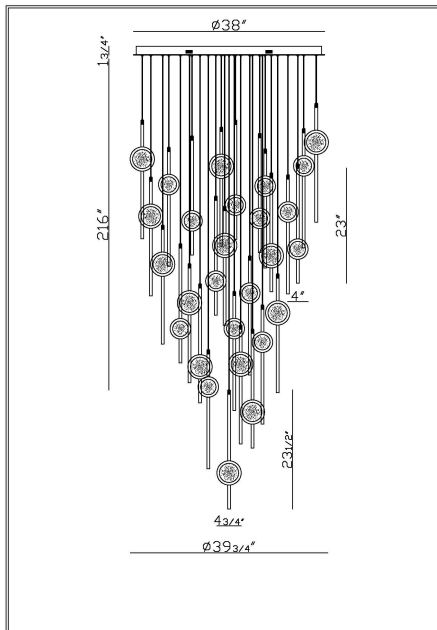

BARLETTA, 26-LIGHT LED CHANDELIER

PRODUCT DETAILS

No.	:	43890-019
Product Color	:	BLACK
Diameter	:	39.75"
Height	:	23.5"
Weight	:	134lbs

LIGHT SOURCE DETAILS

Light Source Type	:	INTEGRATED LED
Input Voltage	:	120V
Bulb Voltage	:	120V
Socket Type	:	LED
Total Wattage	:	152W
Delivered Lumens	:	5300lm
Kelvin	:	3500K
CRI	:	90+
Dimmable	:	Yes

OPTIONS AVAILABLE

ITEM NO.	FINISH	SHADE
43890-019	BLACK	
43890-026	GOLD	
43890-033	BLACK/GOLD	

TECHNICAL DETAILS

Hanging Support Type	:	WIRE
Hanging Support Length	:	216"
Canopy / Backplate Height	:	1.75"
Canopy / Backplate Dia.	:	37.75"
Location	:	dry
Title 24	:	Yes