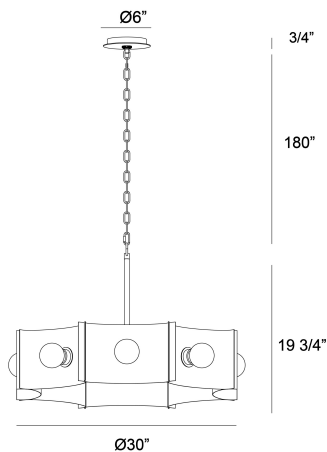

METALLO, 8 LIGHT CHANDELIER

PRODUCT DETAILS

No.	:	38428-012
Product Color	:	VINTAGE NICKEL
Product Material	:	METAL
Shade / Accent Colour	:	VINTAGE NICKEL/BLACK
Shade / Accent Material	:	~
Diameter	:	30"
Height	:	19.25"
Overall Height	:	180"
Weight	:	19.5lbs

LIGHT SOURCE DETAILS

Number of Bulbs	:	8
Light Source	:	Incandescent
Light Source Type	:	G25
Input Voltage	:	120V
Bulb Voltage	:	120V
Socket Type	:	E26
Wattage	:	60W
Total Wattage	:	480W
Bulb Included	:	No
Dimmable	:	Yes

OPTIONS AVAILABLE

ITEM NO.	FINISH	SHADE
38428-012	VINTAGE NICKEL	VINTAGE NICKEL/BLACK
38428-029	BRONZE	NATURE BRASS/BRONZE

TECHNICAL DETAILS

Hanging Support Type	:	CHAIN
Hanging Support Length	:	180"
Canopy / Backplate Height	:	0.75"
Canopy / Backplate Dia.	:	5"
Location	:	DRY
Approval	:	