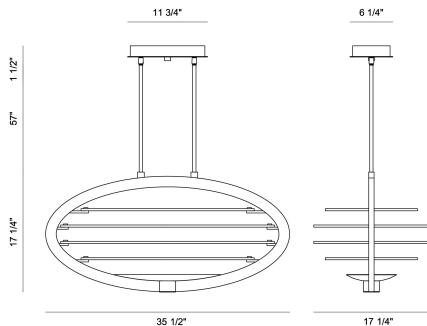

### PRODUCT DETAILS

No.	:	38153-013
Product Color	:	BRASS/BLACK
Product Material	:	METAL
Shade / Accent Material	:	~
Length	:	35.5"
Width	:	17.25"
Height	:	17.25"
Weight	:	19lbs

### TECHNICAL DETAILS

Hanging Support Type	:	ROD
Hanging Support Length	:	57"
Rods Included	:	3"+6"+12"+18"+18"
Canopy / Backplate Length	:	11.75"
Canopy / Backplate Height	:	1.5"
Canopy / Backplate Width	:	6.25"
Location	:	DRY
Approval	:	
Title 24	:	Yes