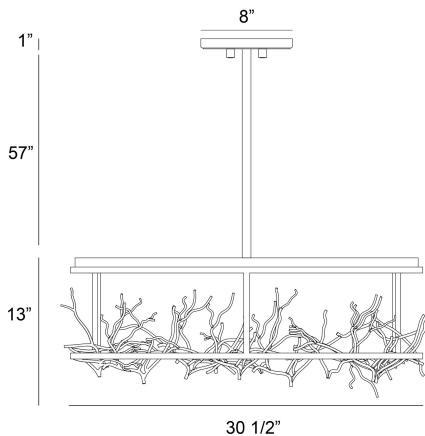

AERIE, 7LT ROUND LED CHANDELIER

PRODUCT DETAILS

No.	:	38097-010
Product Color	:	BRONZE/GOLD
Product Material	:	METAL
Shade / Accent Material	:	~
Diameter	:	30.5"
Height	:	13"
Overall Height	:	70"
Weight	:	46.4lbs

LIGHT SOURCE DETAILS

Light Source Type	:	INTEGRATED LED
Input Voltage	:	120V
Bulb Voltage	:	120V
Socket Type	:	LED
Total Wattage	:	42W
Delivered Lumens	:	450lm
Kelvin	:	3000K
CRI	:	90+
Dimmable	:	Yes

OPTIONS AVAILABLE

ITEM NO.	FINISH	SHADE
38097-010	BRONZE/GOLD	
38097-027	BLACK/SILVER	

TECHNICAL DETAILS

Hanging Support Type	:	ROD
Hanging Support Length	:	57"
Rods Included	:	3"+6"+12"+18"+18"
Canopy / Backplate Height	:	1"
Canopy / Backplate Dia.	:	8"
Location	:	DRY
Approval	:	
Title 24	:	Yes