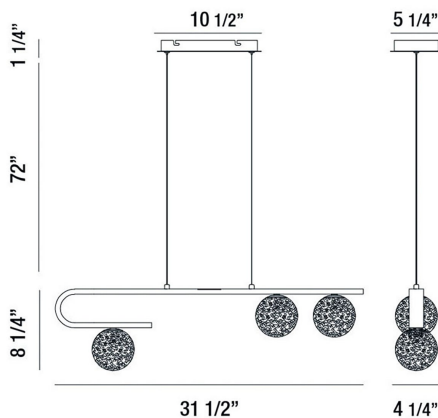

PHILLIMORE, 32" LINEAR CHANDELIER

PRODUCT DETAILS

No.	:	37350-017
Product Color	:	BRUSHED GOLD
Product Material	:	METAL
Shade / Accent Colour	:	CLEAR
Shade / Accent Material	:	GLASS
Length	:	31.5"
Width	:	4.25"
Height	:	8.25"
Overall Height	:	81.5"
Weight	:	6.5lbs

LIGHT SOURCE DETAILS

Light Source Type	:	INTEGRATED LED
Input Voltage	:	120V
Bulb Voltage	:	120V
Socket Type	:	LED
Total Wattage	:	9W
Delivered Lumens	:	720lm
Kelvin	:	3500K
CRI	:	80+
Dimmable	:	Yes

OPTIONS AVAILABLE

ITEM NO.	FINISH	SHADE
37350-017	BRUSHED GOLD	CLEAR

TECHNICAL DETAILS

Hanging Support Type	:	AIRCRAFT CABLE
Hanging Support Length	:	72"
Canopy / Backplate Length	:	10.5"
Canopy / Backplate Height	:	1.25"
Canopy / Backplate Width	:	5.25"
Approval	:	
Title 24	:	Yes