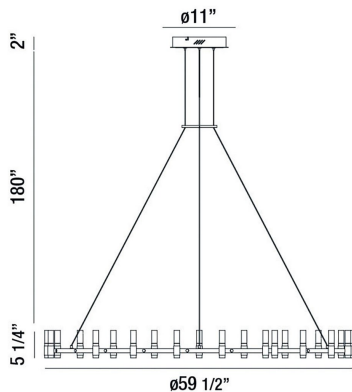

## ALBANY, 60" ROUND CHANDELIER

### PRODUCT DETAILS

No.	:	37045-012
Product Color	:	DEEP BLACK/BRASS
Product Material	:	METAL
Shade / Accent Material	:	ACRYLIC
Diameter	:	59.5"
Height	:	5.25"
Overall Height	:	187.25"
Weight	:	18.3lbs

### LIGHT SOURCE DETAILS

Light Source Type	:	INTEGRATED LED
Input Voltage	:	120V
Bulb Voltage	:	120V
Socket Type	:	LED
Total Wattage	:	96W
Delivered Lumens	:	2170lm
Kelvin	:	3000K
CRI	:	90+
Dimmable	:	Yes

### TECHNICAL DETAILS

Hanging Support Type	:	WIRE
Hanging Support Length	:	180"
Canopy / Backplate Height	:	2"
Canopy / Backplate Dia.	:	11"
Location	:	DRY
Title 24	:	Yes