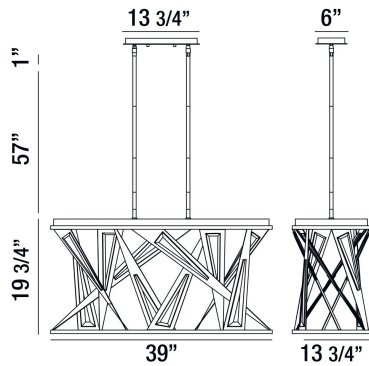

SARISE, 39" OVAL CHANDELIER

PRODUCT DETAILS

No.	:	35645-016
Product Color	:	BLACK
Product Material	:	METAL
Shade / Accent Colour	:	CHROME/CLEAR
Shade / Accent Material	:	METAL/CRYSTAL
Length	:	39"
Width	:	13.75"
Height	:	19.75"
Overall Height	:	77.75"
Weight	:	43lbs

ITEM NO.	FINISH	SHADE
35645-016	BLACK	CHROME/CLEAR

TECHNICAL DETAILS

Hanging Support Type	:	ROD
Hanging Support Length	:	57"
Rods Included	:	3"+6"+12"+18"+18"
Canopy / Backplate Length	:	13.75"
Canopy / Backplate Height	:	1"
Canopy / Backplate Width	:	6"
Location	:	DRY
Approval	:	