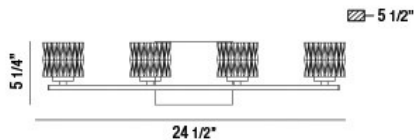

GUELPH, 25" VANITY LIGHT

PRODUCT DETAILS

No.	:	34161-012
Product Color	:	CHROME
Product Material	:	METAL
Shade / Accent Colour	:	CLEAR
Shade / Accent Material	:	GLASS
Width	:	24.5"
Height	:	5.25"
Ext	:	5.5"
Weight	:	5.1lbs

LIGHT SOURCE DETAILS

Light Source Type	:	INTEGRATED LED
Input Voltage	:	120V
Bulb Voltage	:	120V
Total Wattage	:	24W
Initial Lumens	:	1150lm
Kelvin	:	3000K
CRI	:	90+
Dimmable	:	Yes

OPTIONS AVAILABLE

ITEM NO.	FINISH	SHADE
34161-012	CHROME	CLEAR

TECHNICAL DETAILS

Canopy / Backplate Length	:	6.5"
Canopy / Backplate Height	:	1.25"
Canopy / Backplate Width	:	5"
Mounting	:	Up
Location	:	DAMP
Approval	:	

PROJECT INFORMATION

 Job Name: Date: Type:

 Comments: