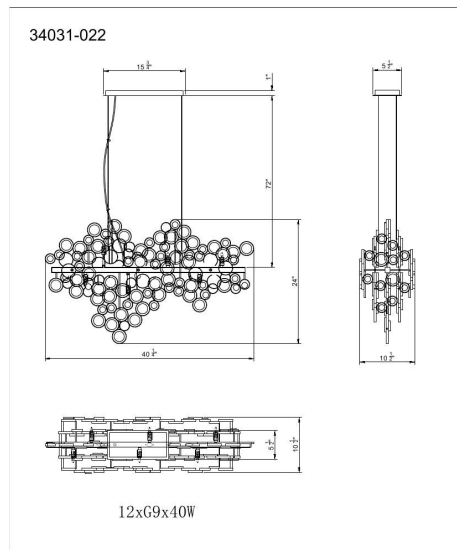

TRENTO, 12-LIGHT LINEAR CHANDELIER

PRODUCT DETAILS

No.	:	34031-022
Product Color	:	ANTIQUÉ GOLD
Product Material	:	METAL
Shade / Accent Colour	:	CLEAR
Shade / Accent Material	:	HAND PRESSED GLASS
Length	:	40.25"
Width	:	10.5"
Height	:	24"
Overall Height	:	97"
Weight	:	38lbs

LIGHT SOURCE DETAILS

Number of Bulbs	:	12
Light Source	:	Halogen
Light Source Type	:	G9
Input Voltage	:	120V
Bulb Voltage	:	120V
Socket Type	:	G9
Wattage	:	40W
Total Wattage	:	480W
Bulb Included	:	Yes
Dimmable	:	Yes

OPTIONS AVAILABLE

ITEM NO.	FINISH	SHADE
34031-018	CHAMPAGNE SILVER	CLEAR
34031-022	ANTIQUÉ GOLD	CLEAR

TECHNICAL DETAILS

Hanging Support Type	:	AIRCRAFT CABLE
Hanging Support Length	:	72"
Canopy / Backplate Length	:	15.75"
Canopy / Backplate Height	:	1"
Canopy / Backplate Width	:	5.5"
Location	:	DRY
Approval	:	