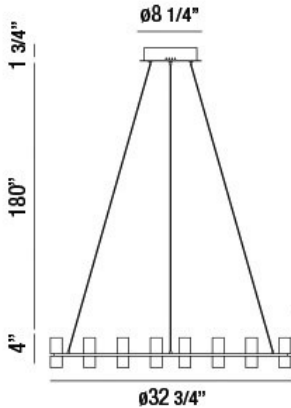

NETTO, 33" ROUND CHANDELIER

PRODUCT DETAILS

No.	:	33725-017
Product Color	:	CHROME
Product Material	:	METAL
Shade / Accent Colour	:	CLEAR
Shade / Accent Material	:	ACRYLIC
Diameter	:	32.75"
Height	:	4"
Overall Height	:	185.75"
Weight	:	8.3lbs

ITEM NO.	FINISH	SHADE
33725-017	CHROME	CLEAR

TECHNICAL DETAILS

Hanging Support Type	:	AIRCRAFT CABLE
Hanging Support Length	:	180"
Canopy / Backplate Height	:	1.75"
Canopy / Backplate Dia.	:	8.25"
Location	:	DRY
Approval	:	