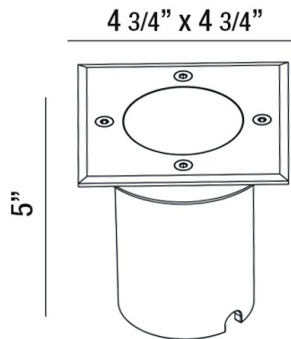

STEG, INGROUND, SQUARE, 3X1W LED, STAINLESS STL

PRODUCT DETAILS

No.	:	32194-012
Product Color	:	STAINLESS STEEL
Length	:	4.75"
Width	:	4.75"
Height	:	5"
Weight	:	1.7lbs

LIGHT SOURCE DETAILS

Light Source Type	:	INTEGRATED LED
Input Voltage	:	120V
Bulb Voltage	:	120V
Socket Type	:	LED
Total Wattage	:	3W
Initial Lumens	:	175lm
Kelvin	:	3000K
CRI	:	80
Dimmable	:	No

OPTIONS AVAILABLE

ITEM NO.	FINISH	SHADE
32194-012	STAINLESS STEEL	

TECHNICAL DETAILS

Driver	:	Electronic driver 120V 50/60Hz
IP Rating	:	67
Location	:	WET
Approval	:	
Title 24	:	Yes
Beam Angle	:	25

PROJECT INFORMATION