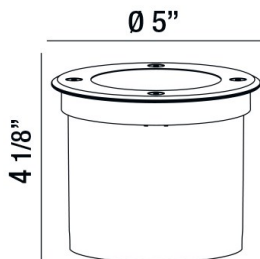

PROJECT INFORMATION

Job Name: Date: Type:

Comments: