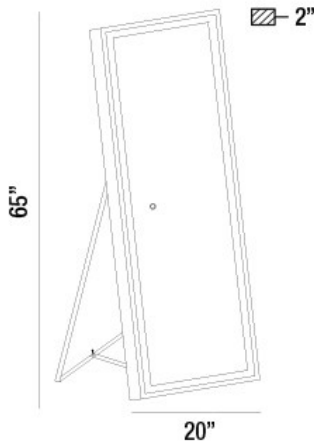

OPTIONS AVAILABLE

ITEM NO.	FINISH	SHADE
31855-013