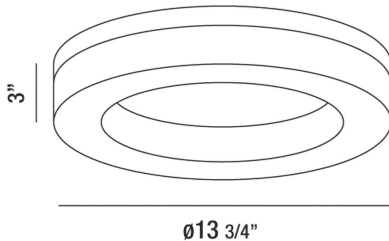

ABELL, 14" CEILING MOUNT

PRODUCT DETAILS

No.	:	30156-012
Product Color	:	CHROME
Shade / Accent Colour	:	WHITE ACRYLIC
Diameter	:	13.75"
Height	:	3"
Weight	:	2.4lbs

LIGHT SOURCE DETAILS

Light Source Type	:	INTEGRATED LED
Input Voltage	:	120V
Bulb Voltage	:	120V
Total Wattage	:	25W
Initial Lumens	:	2000lm
Kelvin	:	3000K
CRI	:	80
Dimmable	:	Yes

OPTIONS AVAILABLE

ITEM NO.	FINISH	SHADE
30156-012	CHROME	WHITE ACRYLIC

TECHNICAL DETAILS

Adjustable Lamp Head	:	No
Location	:	DRY
Approval	:	

PROJECT INFORMATION

 Job Name: Date: Type:

 Comments: