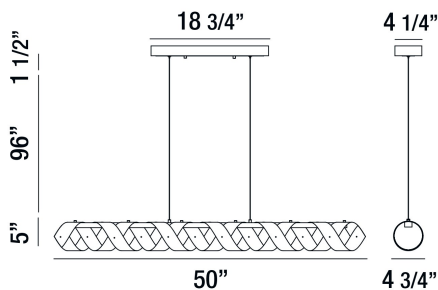

BANDERIA, 50" LINEAR CHANDELIER

PRODUCT DETAILS

No.	:	30083-011
Product Color	:	BRONZE
Product Material	:	METAL
Shade / Accent Colour	:	BRONZE/GOLD
Shade / Accent Material	:	METAL RIBBONS
Length	:	50"
Width	:	4.75"
Height	:	5"
Overall Height	:	102.5"
Weight	:	8lbs

ITEM NO.	FINISH	SHADE
30083-011	BRONZE	BRONZE/GOLD

TECHNICAL DETAILS

Light Direction	:	Down
Hanging Support Type	:	AIRCRAFT CABLE
Hanging Support Length	:	96"
Canopy / Backplate Length	:	18.75"
Canopy / Backplate Height	:	1.5"
Canopy / Backplate Width	:	4.25"
Adjustable Lamp Head	:	No
Approval	:	