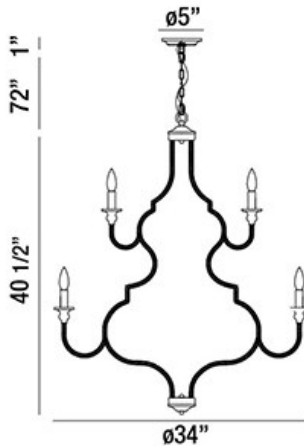

### PRODUCT DETAILS

No.	:	30023-017
Product Color	:	OIL RUBBED BRONZE
Diameter	:	34"
Height	:	40.5"
Overall Height	:	113.5"
Weight	:	14.7lbs

### TECHNICAL DETAILS

Light Direction	:	Up and Down
Hanging Support Type	:	CHAIN
Hanging Support Length	:	72"
Canopy / Backplate Length	:	1"
Canopy / Backplate Dia.	:	5"
Adjustable Lamp Head	:	No
Location	:	DRY
Approval	:	