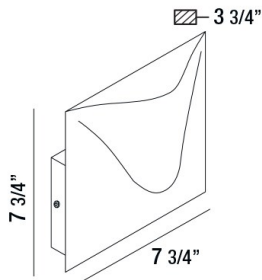

### PRODUCT DETAILS

No.	:	28277-019
Product Color	:	MARINE GREY
Shade / Accent Colour	:	FROST PC
Width	:	7.75"
Height	:	7.75"
Ext	:	3.75"
Weight	:	3.3lbs

### TECHNICAL DETAILS

Light Direction	:	Up
Canopy / Backplate Length	:	4.52"
Canopy / Backplate Width	:	3.33"
Driver	:	Electronic driver 120V 50/60Hz
Adjustable Lamp Head	:	No
IP Rating	:	54
Location	:	WET
Approval	:	
Title 24	:	Yes