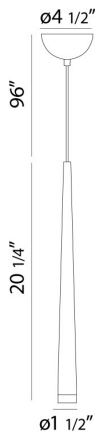

TASSONE, 5" PENDANT

OPTIONS AVAILABLE

ITEM NO.	FINISH	SHADE
28232-018	CHROME	FROSTED
28232-025	SATIN NICKEL	FROSTED
28232-032	BLACK	FROSTED
28232-049	WHITE	FROSTED

PRODUCT DETAILS

No.	: 28232-018
Product Color	: CHROME
Product Material	: METAL
Shade / Accent Colour	: FROSTED
Shade / Accent Material	: ACRYLIC
Diameter	: 1.5"
Height	: 20.25"
Overall Height	: 116.25"
Weight	: 1.9lbs

LIGHT SOURCE DETAILS

Light Source Type	: INTEGRATED LED
Input Voltage	: 120V
Bulb Voltage	: 120V
Socket Type	: LED
Total Wattage	: 5W
Delivered Lumens	: 330lm
Kelvin	: 3000K
CRI	: 80+
Dimmable	: Yes

TECHNICAL DETAILS

Light Direction	: Down
Hanging Support Type	: WIRE
Hanging Support Length	: 96"
Canopy / Backplate Height	: 2"
Canopy / Backplate Dia.	: 4.5"
Adjustable Lamp Head	: No
Location	: DRY
Approval	: 

PROJECT INFORMATION