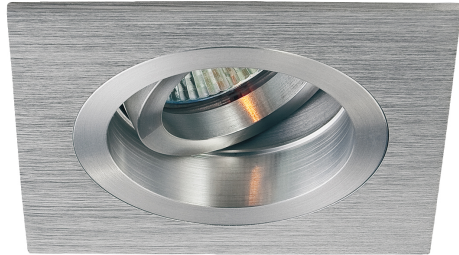

## 22748, 3 1/4-INCH TRIM REGRESSED GIMBAL

### PRODUCT DETAILS

No.	:	22748-10
Product Color	:	ALUMINUM
Length	:	4"
Width	:	4"
Height	:	1.5"