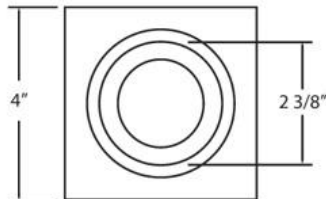

Options Available

ITEM NO.	FINISH	SHADE
22748-10	ALUMINUM	

PROJECT INFORMATION

Job Name:	____	Date:	____	Type:	____
Comments:	____