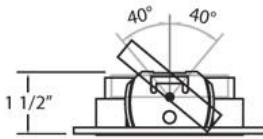

Options Available

ITEM NO.	FINISH	SHADE
22748-10	ALUMINUM	

PROJECT INFORMATION

Job Name:	____	Date:	____	Type:	____
Comments:	____