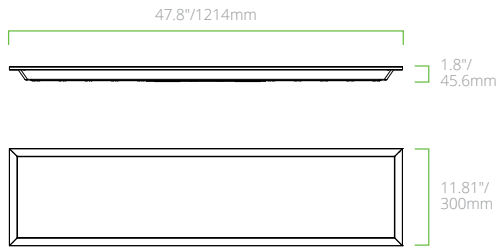

PRODUCT DIMENSIONS

BLP14