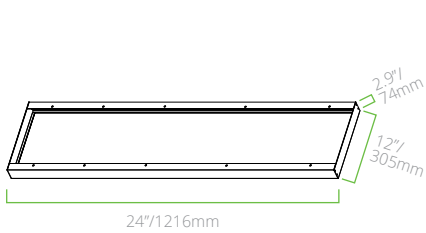

SURFACE MOUNT KIT

SLM14-RMK-A