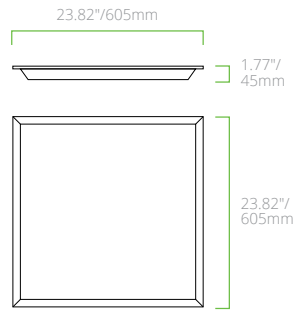

PRODUCT DIMENSIONS

BLP14

BLP22

ACCESSORY DIMENSIONS

RECESSED MOUNT KIT

SURFACE MOUNT KIT