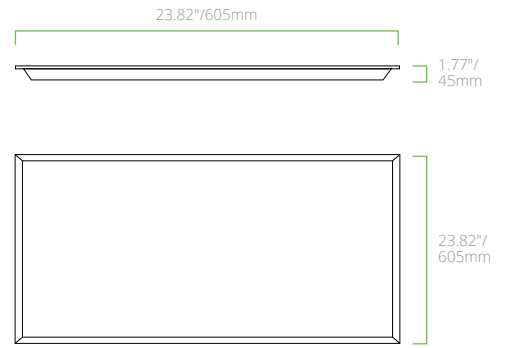

PRODUCT DIMENSIONS

BLP14

BLP22

BLP24

ACCESSORY DIMENSIONS

RECESSED MOUNT KIT

SLM14-RMK-A

SLM22-RMK-A