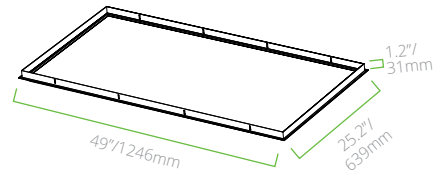

PRODUCT DIMENSIONS

BLP14

BLP22

BLP24

ACCESSORY DIMENSIONS

RECESSED MOUNT KIT

SLM14-RMK-A

SLM22-RMK-A