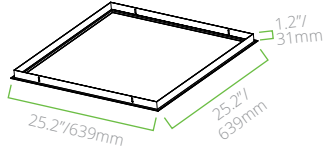

PRODUCT DIMENSIONS

BLP14

BLP22

BLP24

ACCESSORY DIMENSIONS

RECESSED MOUNT KIT

SLM14-RMK-A

SLM22-RMK-A