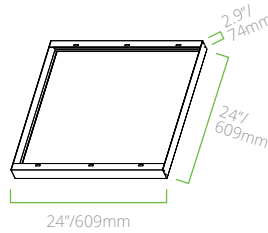

SLM22-RMK-A