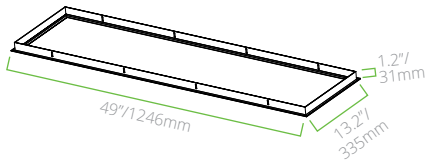

PRODUCT DIMENSIONS

BLP14

BLP22

BLP24

ACCESSORY DIMENSIONS

RECESSED MOUNT KIT

SLM14-RMK-A

SLM22-RMK-A