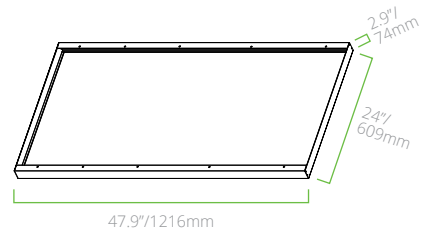

SLM24-RMK-A