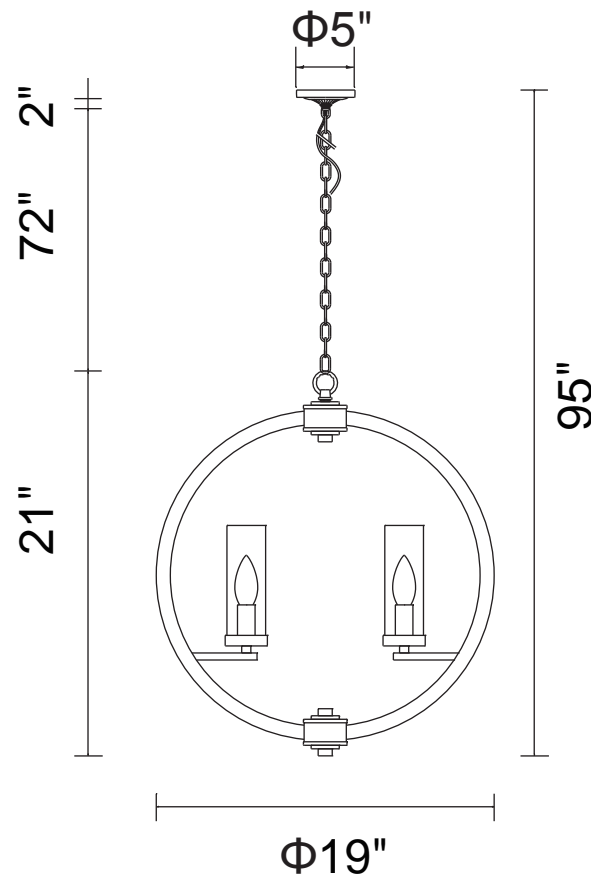

PROJECT: _____

FIXTURE TYPE: _____

LOCATION: _____

CONTACT/PHONE: _____

Item	9951P19-6-606
Collection	HARA
Finish	Satin Nickel
Glass	Clear
Crystal	-----
Input	120V AC,60HZ,AC

Shade	-----
Length/Dia.	19"
Width/Ext.	-----
Height	21"
Maximum	95"
Lumens	-----

Light Source	E12
Bulb Info.	6x60W
Included	-----
Dimmable	Yes
Color	-----
Weight	