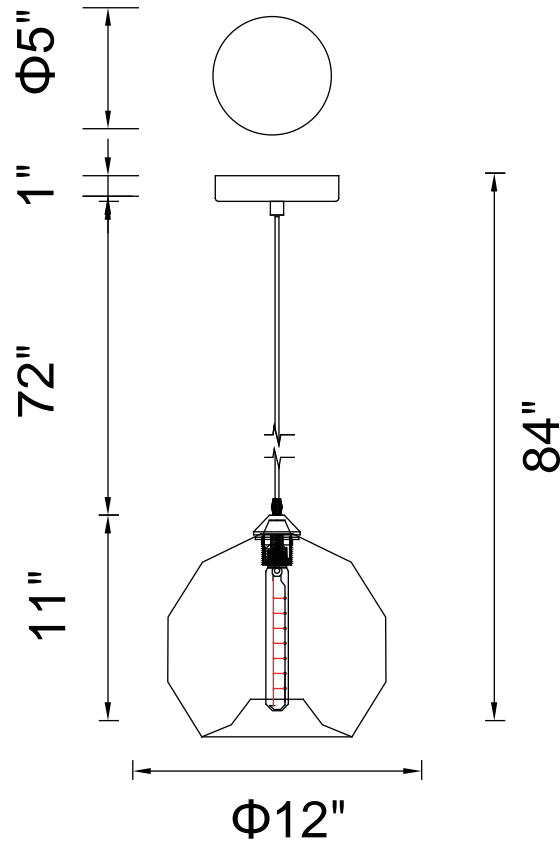

PROJECT: \_\_\_\_\_  
 FIXTURE TYPE: \_\_\_\_\_  
 LOCATION: \_\_\_\_\_  
 CONTACT/PHONE: \_\_\_\_\_

Item	5553P12-1L
Collection	GLASS
Finish	Black
Glass	Amber
Crystal	-----
Input	120V AC,60HZ,AC

Shade	-----
Length/Dia.	12"
Width/Ext.	-----
Height	11"
Maximum	84"
Lumens	-----

Light Source	E26
Bulb Info.	1x60W
Included	-----
Dimmable	Yes
Color	-----
Weight	