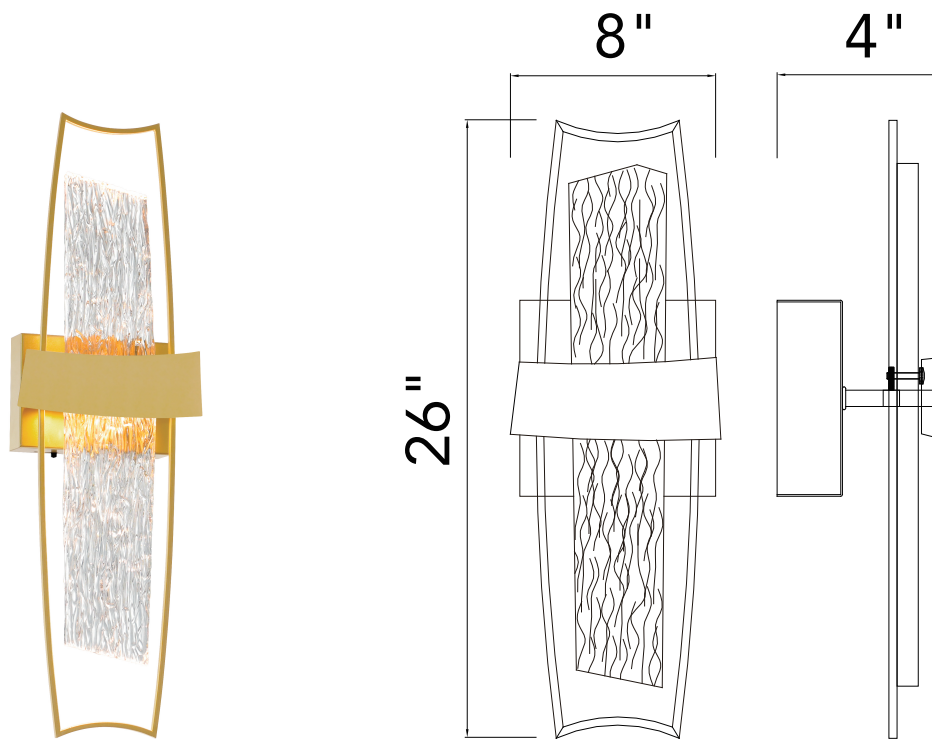

PROJECT: _____

FIXTURE TYPE: _____

LOCATION: _____

CONTACT/PHONE: _____

Item	1246W8-602
Collection	GUADIANA
Category	Wall Sconce
Finish	Satin Gold
Glass	Clear
Crystal	-----
Acrylic	-----

Shade Color	-----
Min Assembled Height	26"
Max Assembled Height	26"
Width	8"
Length	-----
Extension Wall Mounts	4"
Input	120V AC,60HZ,AC

Lumens	520
Light Source	LED
Bulb Info.	10W
Included	-----
Dimmable	Yes
Colour Temp	2700,3000,3500,4000,5000K
Weight	4.4Lbs