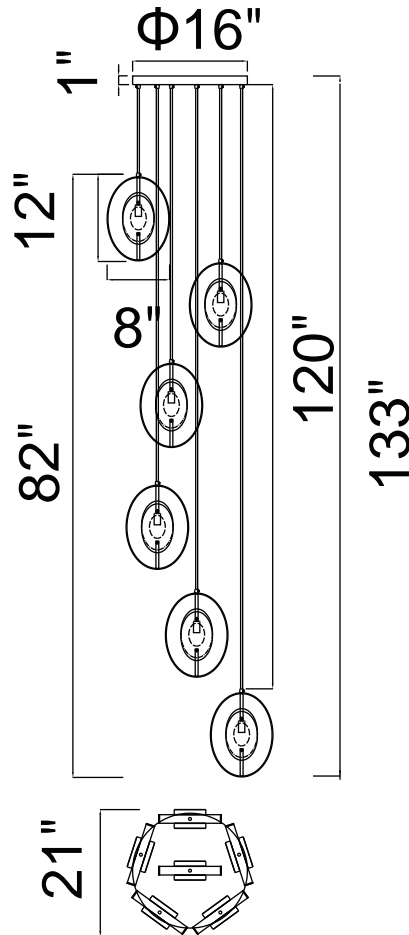

PROJECT: _____
 FIXTURE TYPE: _____
 LOCATION: _____
 CONTACT/PHONE: _____

Item	1224P21-6-625
Collection	IRIS
Finish	Brass
Glass	Clear
Crystal	-----
Input	120V AC,60HZ,AC

Shade	-----
Length/Dia.	21"
Width/Ext.	21"
Height	12"
Maximum	133"
Lumens	-----

Light Source	G9
Bulb Info.	6x40W
Included	-----
Dimmable	Yes
Color	-----
Weight	-----