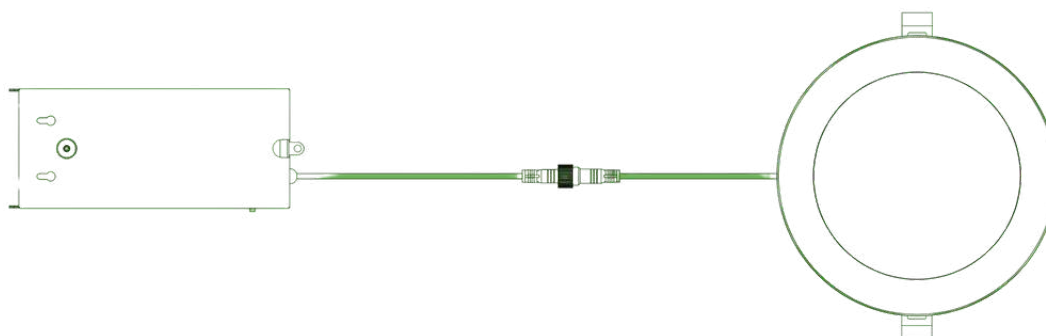

## PRODUCT DESCRIPTION

The Elakeview 6" LED Slim Panel (AC120 - 347V) offers multi-CCT feature that allows easy ambiance adjustment to match your preference. The sleek design and white finish seamlessly blend with any decor.

## HIGHLIGHTS

- Universal Input AC120-347V
- Multi CCT Selectable: 27K/30K/35K/40K/50K
- Long rated lifetime of over 50,000 hours (L70)
- Flicker-free
- Triac dimming @120V, 0-10V dimming @120-347V,
- FT4-Rated Cable
- Suitable for direct contact with insulation, IC-rated, and Air-Tight
- Certified for use in damp locations
- Energy Star Listed
- 5-Year Warranty

### ORDERING INFORMATION

ORDER SKU	MODEL#	VOLTAGE RANGE	POWER	LUMEN OUTPUT	CCT	SIZE
500825SU-5CCT	RP4IN8WUCCT	120-347V	8W	750LM	27K/30K/35K/40K/50K	4"
500821SU-5CCT	RP6IN12WUCCT	120-347V	12W	1100LM	27K/30K/35K/40K/50K	6"
500829SU-5CCT	RP8IN16WUCCT	120-347V	16W	1500LM	27K/30K/35K/40K/50K	8"

## DIMENSIONS